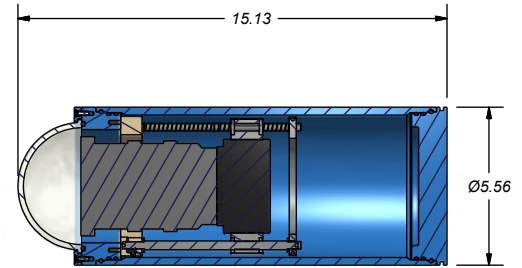

CHASSIS OPTIONS

The E-Z Adjust Precision Chassis uses a spring tensioned tetrad frame with a single adjustment screw accessed from the rear of the chassis to facilitate accurate visual adjustments. Originally designed for the SONY UMC with a 28-135 lens, this chassis easily accommodates similar and smaller cameras.

The Fixed Chassis is the cost saving option when required. The tracked aluminum chassis with the camera specific mounting sled has been the tried and true method when there is more time than budget.

marineimagingtech.com

PHYSICAL SPECIFICATIONS

IH-1500-G

Glass Dome	
Max. Depth SW	1500m
Max. Diameter (with lens shade)	159mm
Tube Diameter	141mm
Length	386mm
Displacement	5.7kg
Air Weight	6.4kg

Shown with E-Z Adjust Chassis
and lens shade

IH-1500-A

Acrylic Dome	
Max. Depth SW	700m
Max. Diameter (with lens shade)	159mm
Tube Diameter	141mm
Length	386mm
Displacement	5.7kg
Air Weight	5.7kg

Shown with E-Z Adjust Chassis

IH-1500-F

Acrylic Flat Port	
Max. Depth SW	500m
Max. Diameter (with lens shade)	159mm
Tube Diameter	141mm
Length	356mm
Displacement	5.7kg
Air Weight	6.0kg