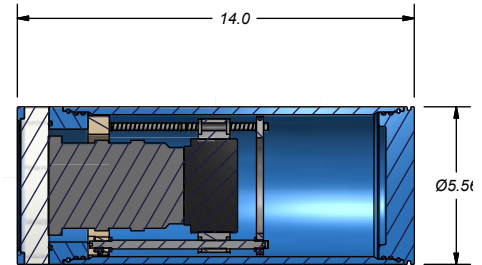

CHASSIS OPTIONS

The E-Z Adjust Precision Chassis uses a spring tensioned tetrad frame with a single adjustment screw accessed from the rear of the chassis to facilitate accurate visual adjustments. Originally designed for the SONY UMC with a 28-135 lens, this chassis easily accommodates similar and smaller cameras.

The Fixed Chassis is the cost saving option when required. The tracked aluminum chassis with the camera specific mounting sled has been the tried and true method when there is more time than budget.

marineimagingtech.com

PHYSICAL SPECIFICATIONS

IH-1500-G

Glass Dome	
Max. Depth SW	1500m
Max. Diameter (with lens shade)	159mm
Tube Diameter	141mm
Length	386mm
Displacement	5.7kg
Air Weight	6.4kg

Shown with E-Z Adjust Chassis
and lens shade

IH-1500-A

Acrylic Dome	
Max. Depth SW	700m
Max. Diameter (with lens shade)	159mm
Tube Diameter	141mm
Length	386mm
Displacement	5.7kg
Air Weight	5.7kg

Shown with E-Z Adjust Chassis

IH-1500-F

Acrylic Flat Port	
Max. Depth SW	500m
Max. Diameter (with lens shade)	159mm
Tube Diameter	141mm
Length	356mm
Displacement	5.7kg
Air Weight	6.0kg