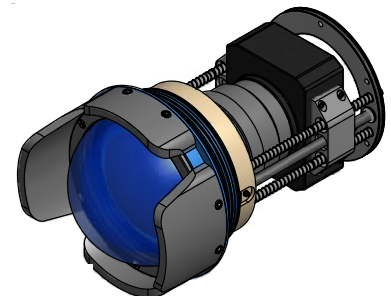

MITECH

MARINE IMAGING TECHNOLOGIES

IH-1500 Imaging Housing

The IH-1500 is our multipurpose camera housing; large enough for a 4k cinema camera, small enough to for carry-on baggage and rated to 5000'. Milled from T6061 aluminum and anodized for long term deployments, this durable, lightweight housing has the internal space for a 4k camera and either real time monitoring telemetry or batteries and a control board for fully autonomous operation. Available with either the EZ Adjust Precision Chassis or the Fixed Chassis, this housing has proven to be our most popular.

CHASSIS OPTIONS

The E-Z Adjust Precision Chassis uses a spring tensioned tetrad frame with a single adjustment screw accessed from the rear of the chassis to facilitate accurate visual adjustments. Originally designed for the SONY UMC with a 28-135 lens, this chassis easily accommodates similar and smaller cameras.

The Fixed Chassis is the cost saving option when required. The tracked aluminum chassis with the camera specific mounting sled has been the tried and true method when there is more time than budget.

marineimagingtech.com

PHYSICAL SPECIFICATIONS

IH-1500-G

Glass Dome	
Max. Depth SW	1500m
Max. Diameter (with lens shade)	159mm
Tube Diameter	141mm
Length	386mm
Displacement	5.7kg
Air Weight	6.4kg

Shown with E-Z Adjust Chassis
and lens shade