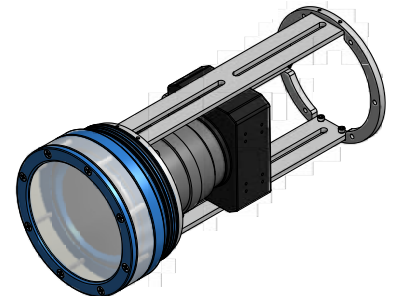

MITECH

MARINE IMAGING TECHNOLOGIES

IH-1500 Imaging Housing

The IH-1500 is our multipurpose camera housing; large enough for a 4k cinema camera, small enough to for carry-on baggage and rated to 5000'. Milled from T6061 aluminum and anodized for long term deployments, this durable, lightweight housing has the internal space for a 4k camera and either real time monitoring telemetry or batteries and a control board for fully autonomous operation. Available with either the EZ Adjust Precision Chassis or the Fixed Chassis, this housing has proven to be our most popular.

CHASSIS OPTIONS

The E-Z Adjust Precision Chassis uses a spring tensioned tetrad frame with a single adjustment screw accessed from the rear of the chassis to facilitate accurate visual adjustments. Originally designed for the SONY UMC with a 28-135 lens, this chassis easily accommodates similar and smaller cameras.

The Fixed Chassis is the cost saving option when required. The tracked aluminum chassis with the camera specific mounting sled has been the tried and true method when there is more time than budget.

marineimagingtech.com

PHYSICAL SPECIFICATIONS

IH-1500-G

Glass Dome	
Max. Depth SW	1500m
Max. Diameter (with lens shade)	159mm
Tube Diameter	141mm
Length	386mm
Displacement	5.7kg
Air Weight	6.4kg

Shown with E-Z Adjust Chassis
and lens shade