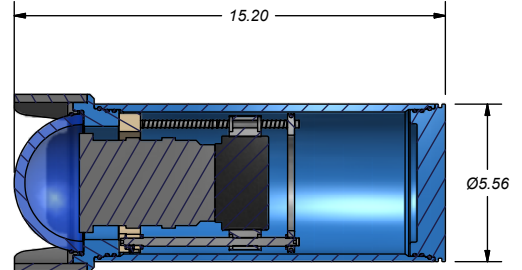

CHASSIS OPTIONS

The E-Z Adjust Precision Chassis uses a spring tensioned tetrad frame with a single adjustment screw accessed from the rear of the chassis to facilitate accurate visual adjustments. Originally designed for the SONY UMC with a 28-135 lens, this chassis easily accommodates similar and smaller cameras.

The Fixed Chassis is the cost saving option when required. The tracked aluminum chassis with the camera specific mounting sled has been the tried and true method when there is more time than budget.

marineimagingtech.com

PHYSICAL SPECIFICATIONS

IH-1500-G

Glass Dome	
Max. Depth SW	1500m
Max. Diameter (with lens shade)	159mm
Tube Diameter	141mm
Length	386mm
Displacement	5.7kg
Air Weight	6.4kg

Shown with E-Z Adjust Chassis
and lens shade

IH-1500-A

Acrylic Dome	
Max. Depth SW	700m
Max. Diameter (with lens shade)	159mm
Tube Diameter	141mm
Length	386mm
Displacement	5.7kg
Air Weight	5.7kg

Shown with E-Z Adjust Chassis

IH-1500-F

Acrylic Flat Port	
Max. Depth SW	500m
Max. Diameter (with lens shade)	159mm
Tube Diameter	141mm
Length	356mm
Displacement	5.7kg
Air Weight	6.0kg