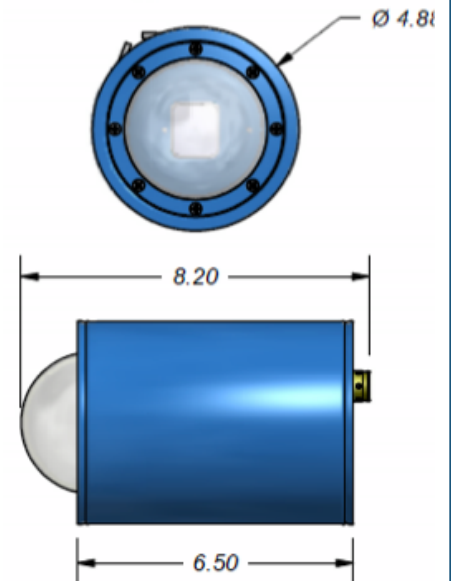

Extended Battery Housing for Action Cameras

marineimagingtech.com

This rugged anodized 6061-T6 Aluminum housing is designed to carry enough battery capacity to operate commercial action cameras for over 60 hours continuously* or intermittently for longer periods. Rated to 750 meters, this compact housing can be deployed in virtually any coastal location, making it simple to record constant, interval or time lapse images. Our line of accessories range from external recording media, batteries and Blink boards through mounting hardware to custom software, hardware and electrical modifications.

MECHANICAL SPECIFICATIONS

| | | |
|-------------------------|------------------|-----------|
| Material | 6061-T6 Aluminum | |
| Diameter | 4.875 in | 124 mm |
| Length Overall | 8.2 in | 208mm |
| Length Housing | 6.5 in | 165mm |
| Weight | 6.6lbs | 3kg |
| Volume | 128.3 cu in. | .002 cu m |
| Displacement - Seawater | 4.75 lbs | 2.15 lg |
| Maximum Depth (sw) | 2450 ft | 750 m |