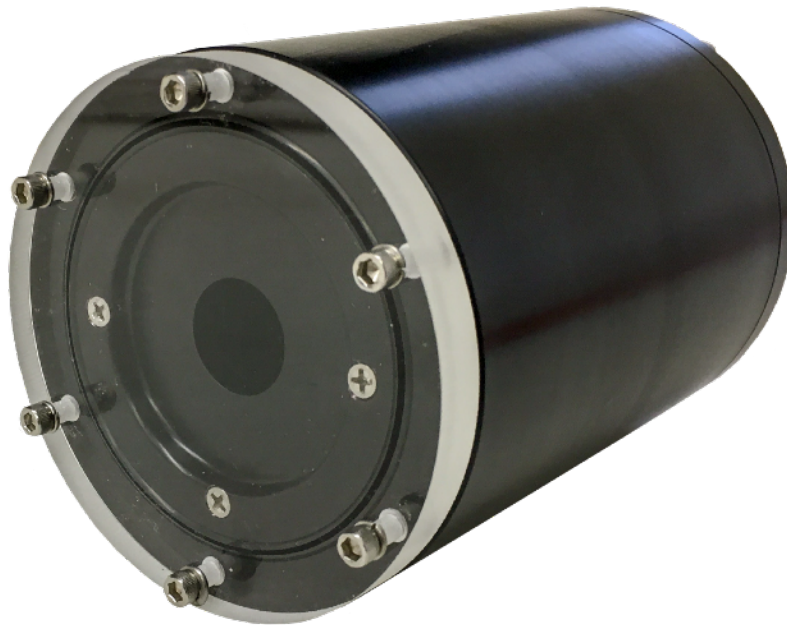

## Extended Battery Housing

[marineimagingtech.com](http://marineimagingtech.com)

This shallow depth, 6061-T6 Aluminum housing is designed to carry enough battery capacity to operate a Garmin VIRB Ultra 30, GoPro Hero 3 or Hero 4 in video mode for over 15 hours\* while minimizing hydrodynamic resistant. Rated to 200 meters, this compact housing can be deployed in virtually any coastal location, making it simple to record constant, interval or time lapse images. Our line of accessories range from extended recording media and batteries through mounting hardware to custom software, hardware and electrical modifications.

### CAMERA OPTIONS

- Garmin VIBR Ultra 30
- GoPro Hero 3
- GoPro Hero 4

### MECHANICAL SPECIFICATIONS

Material	6061-T6 Aluminum	
Diameter	4.25 in	108 mm
Length Overall	6.125 in	156mm
Length Housing	5.625 in	143 mm
Maximum Depth (sw)	650 ft	200 m

\* Dependent upon battery pack option and camera configuration